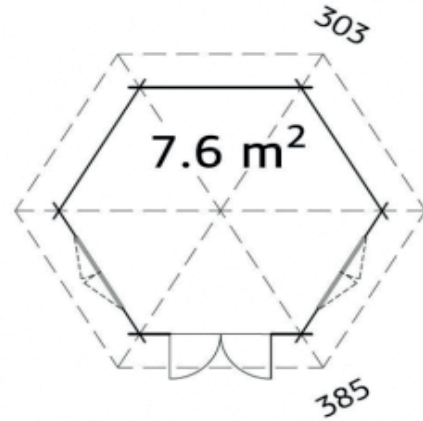

LOUISIANA

The Louisiana is a beautiful Log Cabin that is great to use for a relaxing summerhouse or to use as a spot to relax in the sun or to use as a romantic date with your partner. This building would make a great addition to any garden, with it not being too dominating or large it can still be used in the corner or at the centre of a garden. The Louisiana is a building that is perfect for enjoying the company of friends and family whilst looking at the sunset in the distance.

303 x 385cm

34mm

19,6 m³

7,6 m²

114 x 186cm

90 x 123 (2)cm

19mm

16mm

N/A

FULL SPECIFICATION

CABIN SIZE:	303 x 385cm x 336cm	Wood Type:	Nordic Spruce
WALL THICKNESS:	34mm	Chalet Cut:	N/A
VOLUME:	19,6 m ³	Window Type:	Double Glass
AREA:	7,6 m ²	Window / Door Feature:	N/A
DOOR OPENING:	114 x 186cm	Braces:	Wind Braces
WINDOW OPENING:	90 x 123 (2)cm	Roof Boards With:	Boards With Tongue & Groove
FLOORS BOARDS:	19mm	Guarantee:	5 Years
ROOF BOARDS:	16mm	Treated Foundation Joists:	Yes
ROOF OVERHANG:	N/A	IDEAL FOR:	Pavillion Office Study Summer House
UNDER PLANNING:	No		